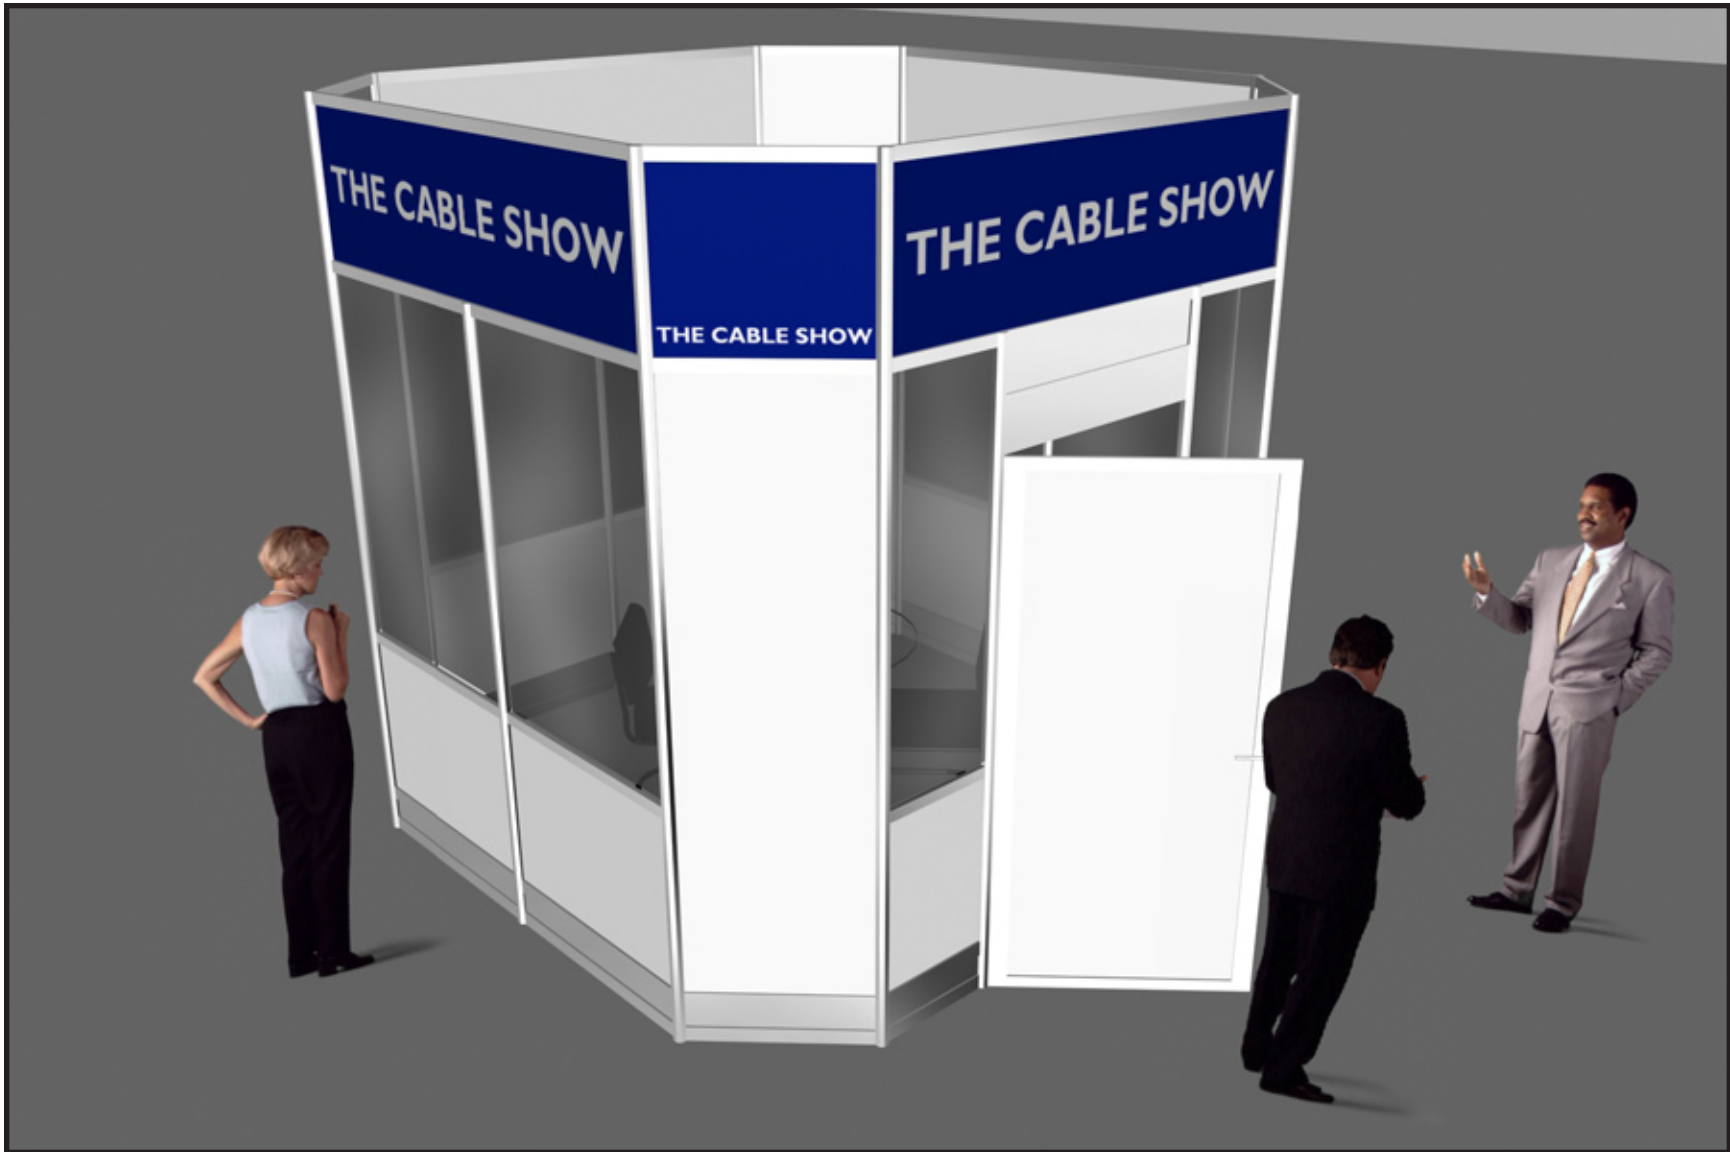

Economy Suite 10'x10'

Economy Suite 10'x10'

FRONT VIEW

BACK VIEW

 Graphic Solid Panels

 Acrylic Panels

FRONT OF HALL

FURNITURE:

1 - Black Pedestal Table

4 - Black Diamond Arm Chairs